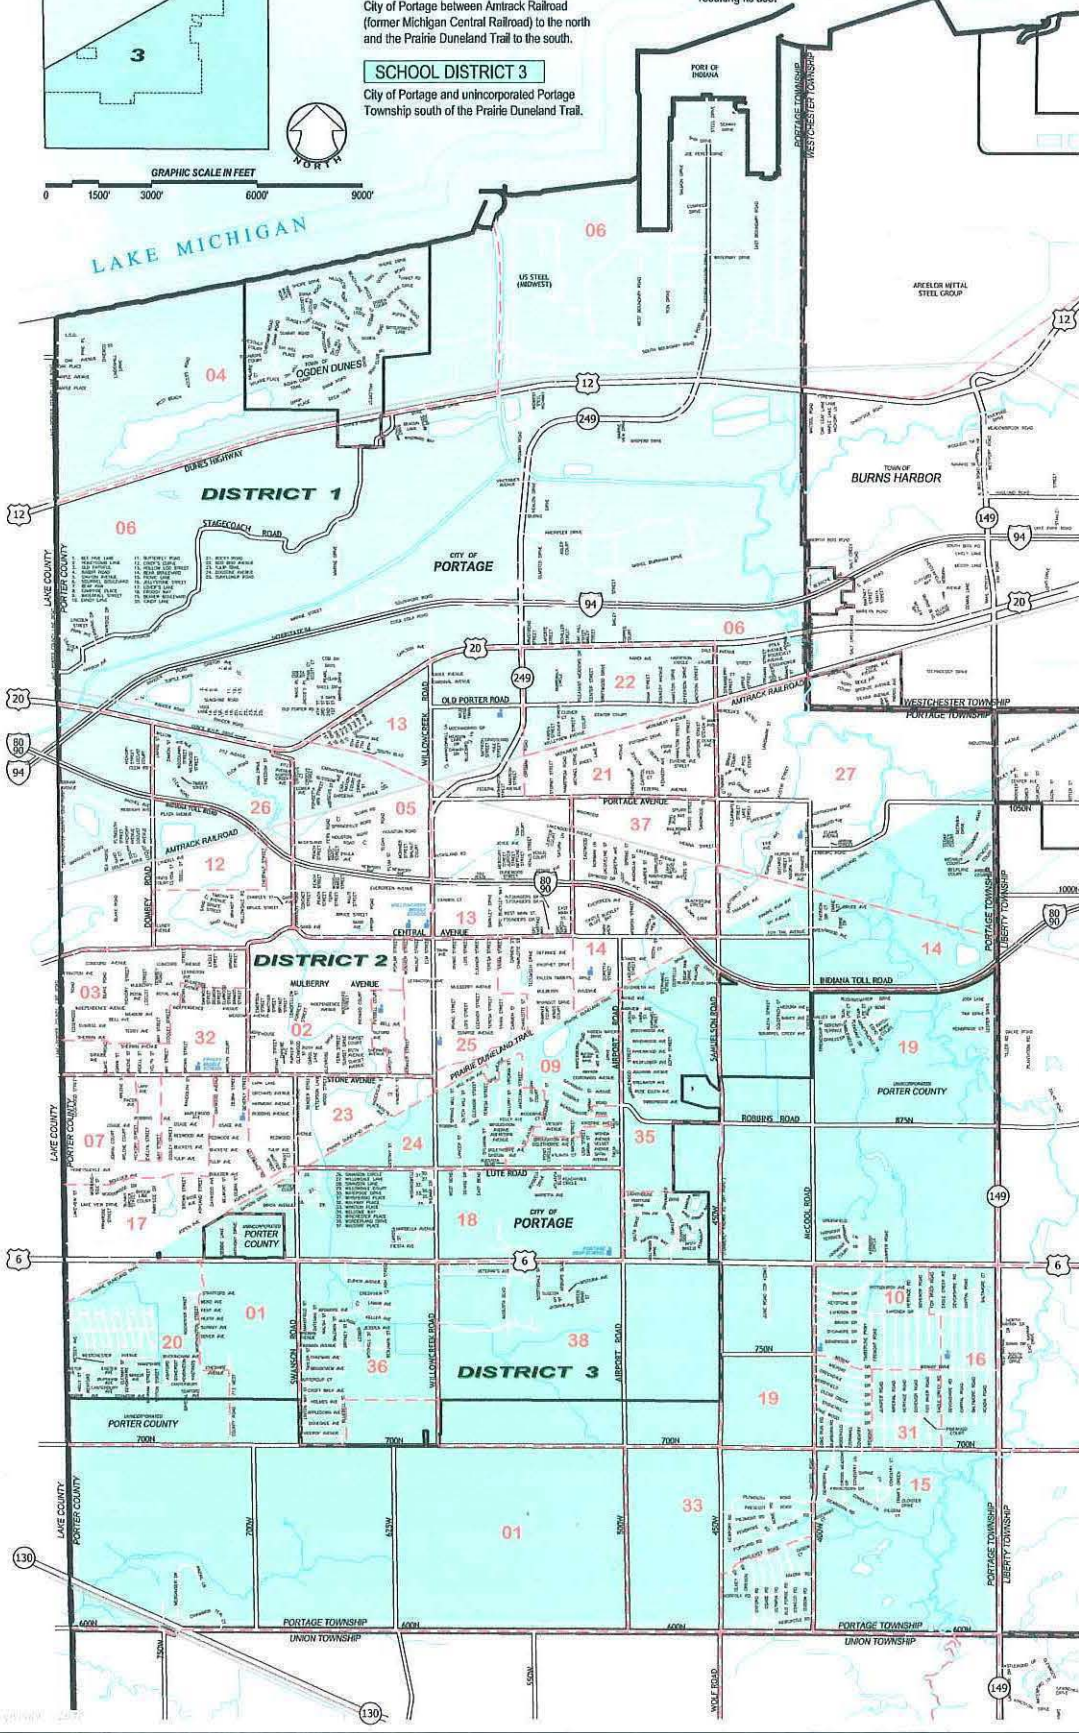

SCHOOL DISTRICT 1

SCHOOL DISTRICT 2

SCHOOL DISTRICT 3

Mapped by Porter County Surveyor Department
Porter County Surveyor - Kevin D. Breitzke PE, LS