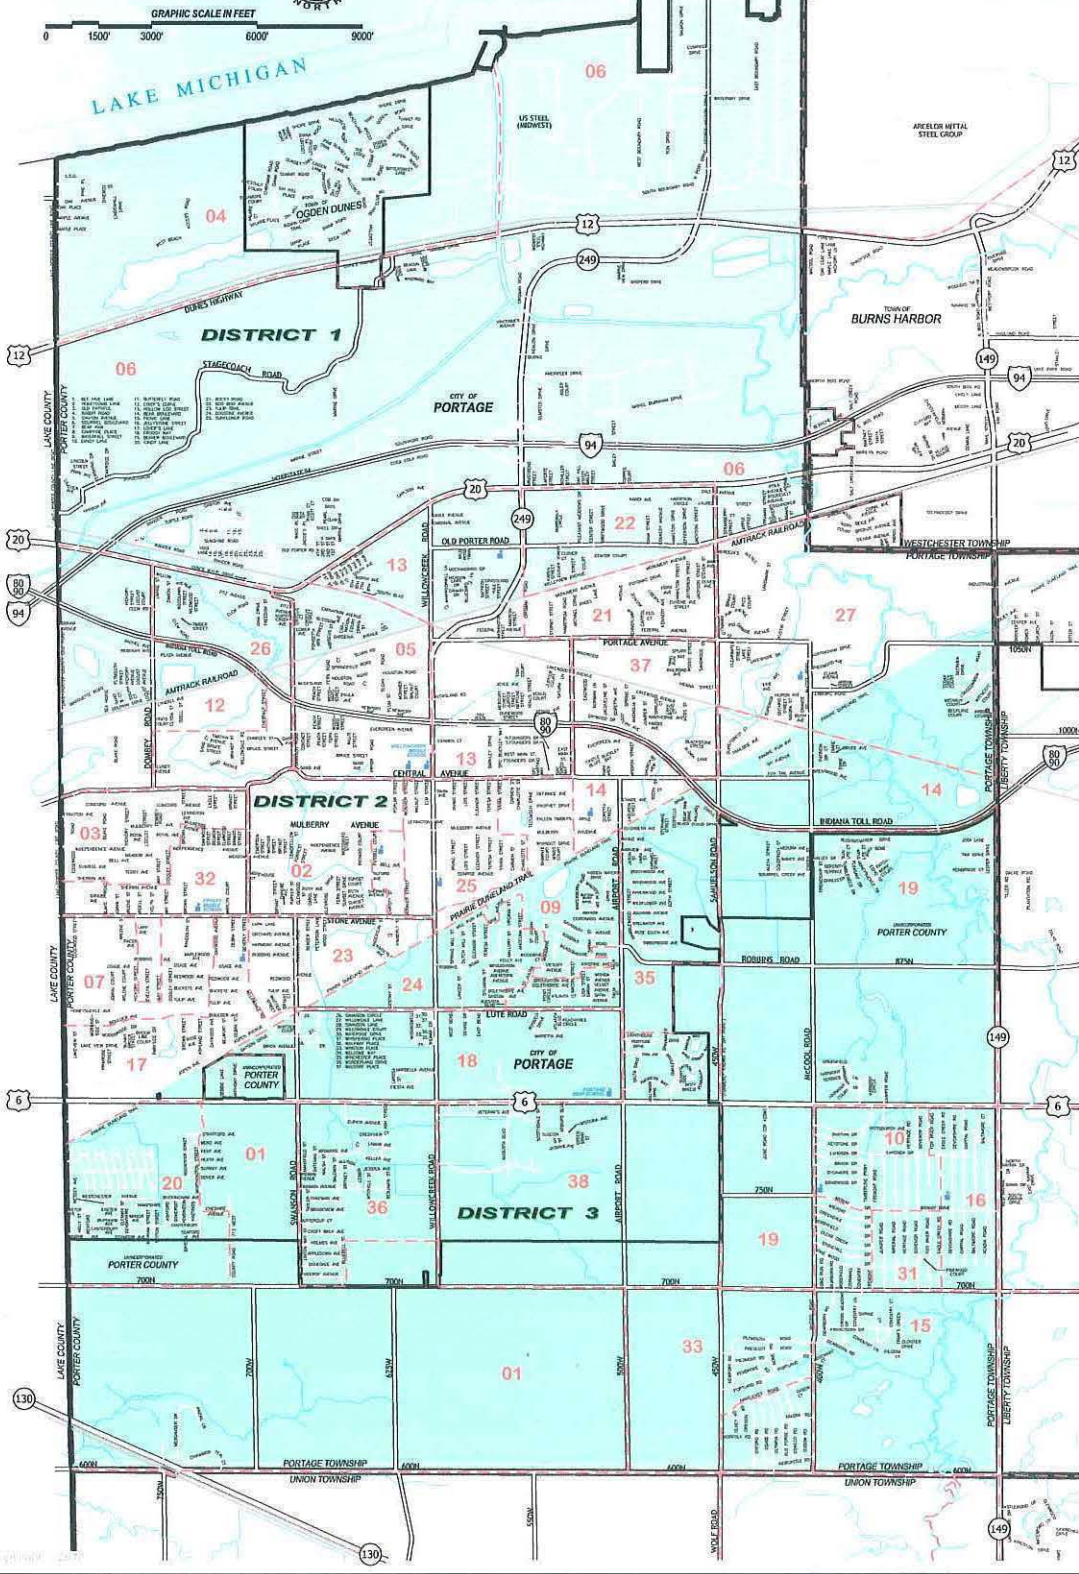

mm 24, 2012
B