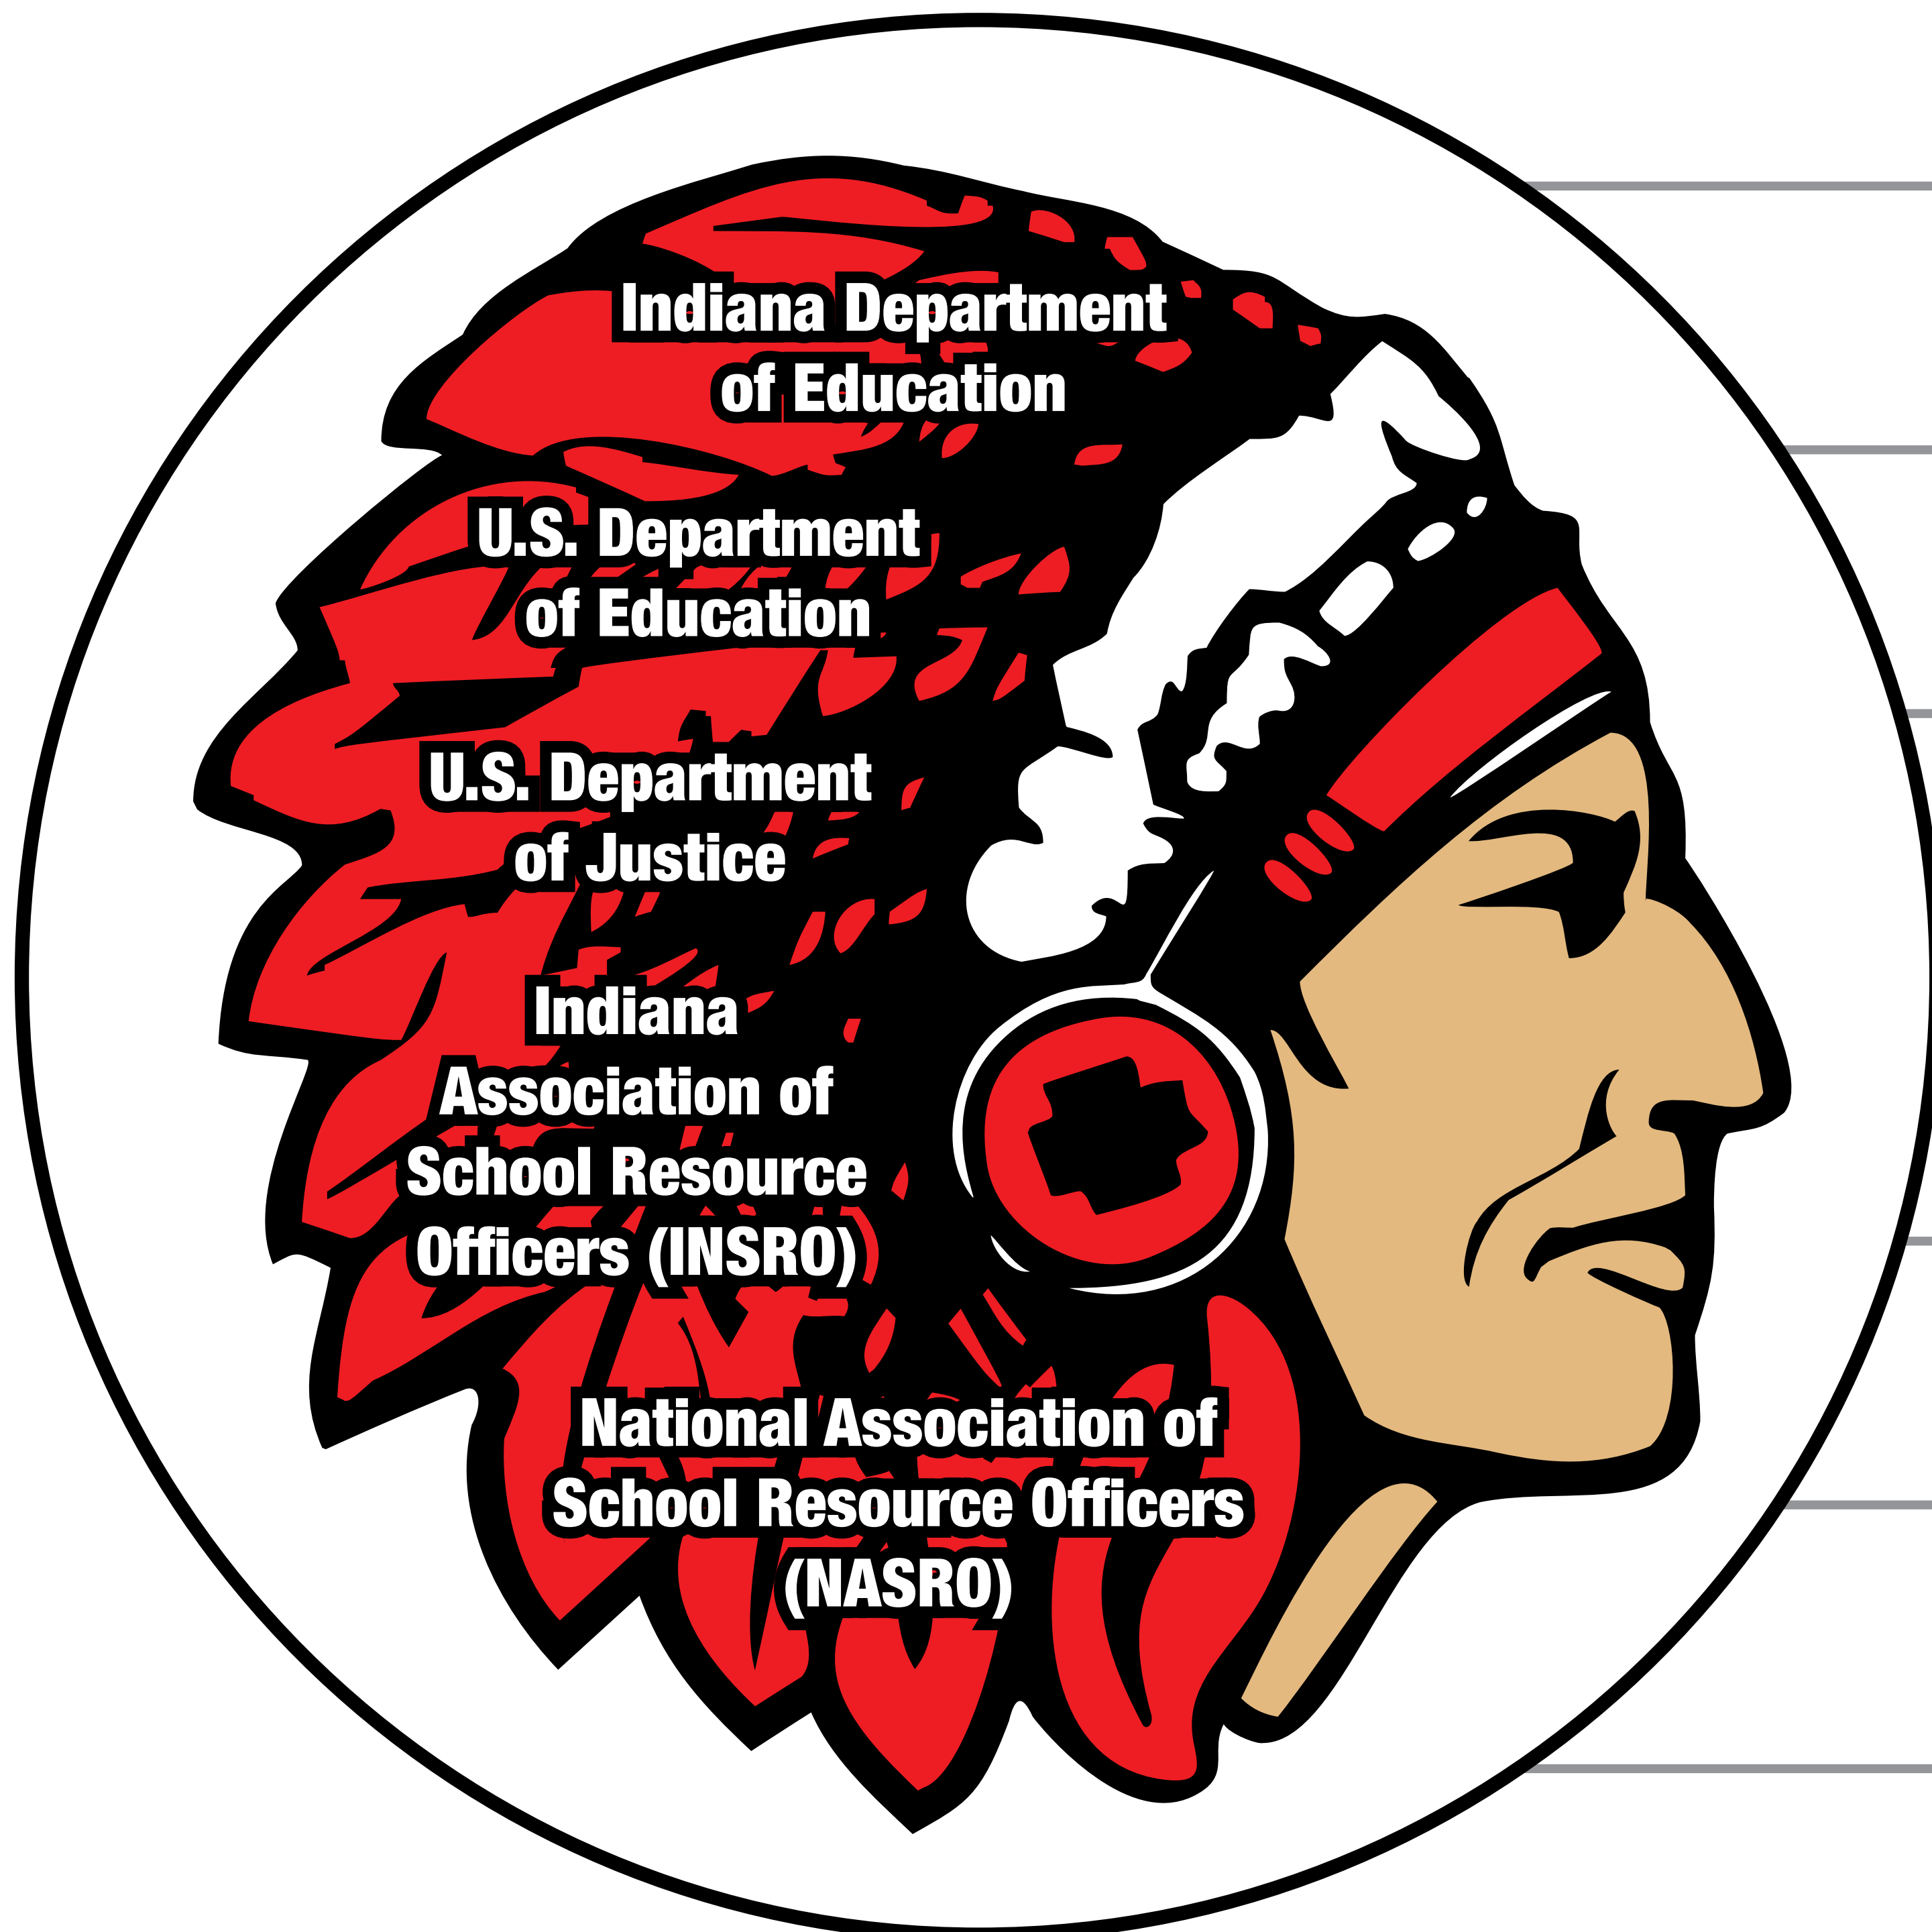

Portage Township Schools

A Comprehensive, Collaborative Approach to School Safety and Security

Comprehensive School-Based Counseling Initiative

Monitoring of Student Devices 24/7

Safe Schools Commission One County, One Protocol